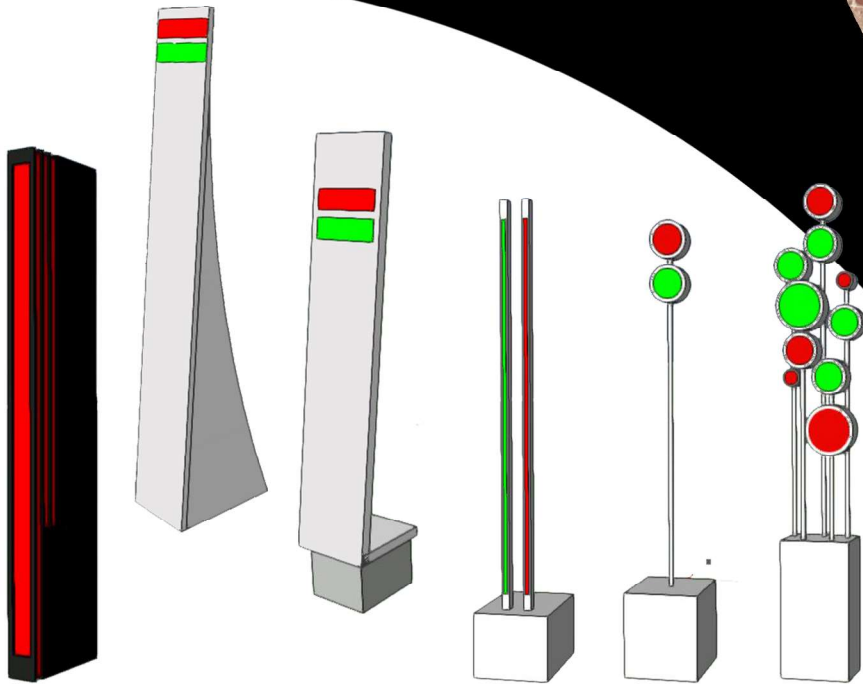

How do you currently manage your queue?
Are you looking for a solution to help?

Introducing

Queue Lights

A remote control traffic light system
providing simple, effective queue
management.

Available as a floor stand,
wall or door mounted.

Contact us today on 01279 902819
info@queuelights.co.uk

www.queuelights.co.uk

We are designers, creators and makers. We can design anything!
Bespoke **Queue Lights** to suit your environment.

If you are looking for something specific or have an idea of
what you might need please get in touch on **01279 902819**