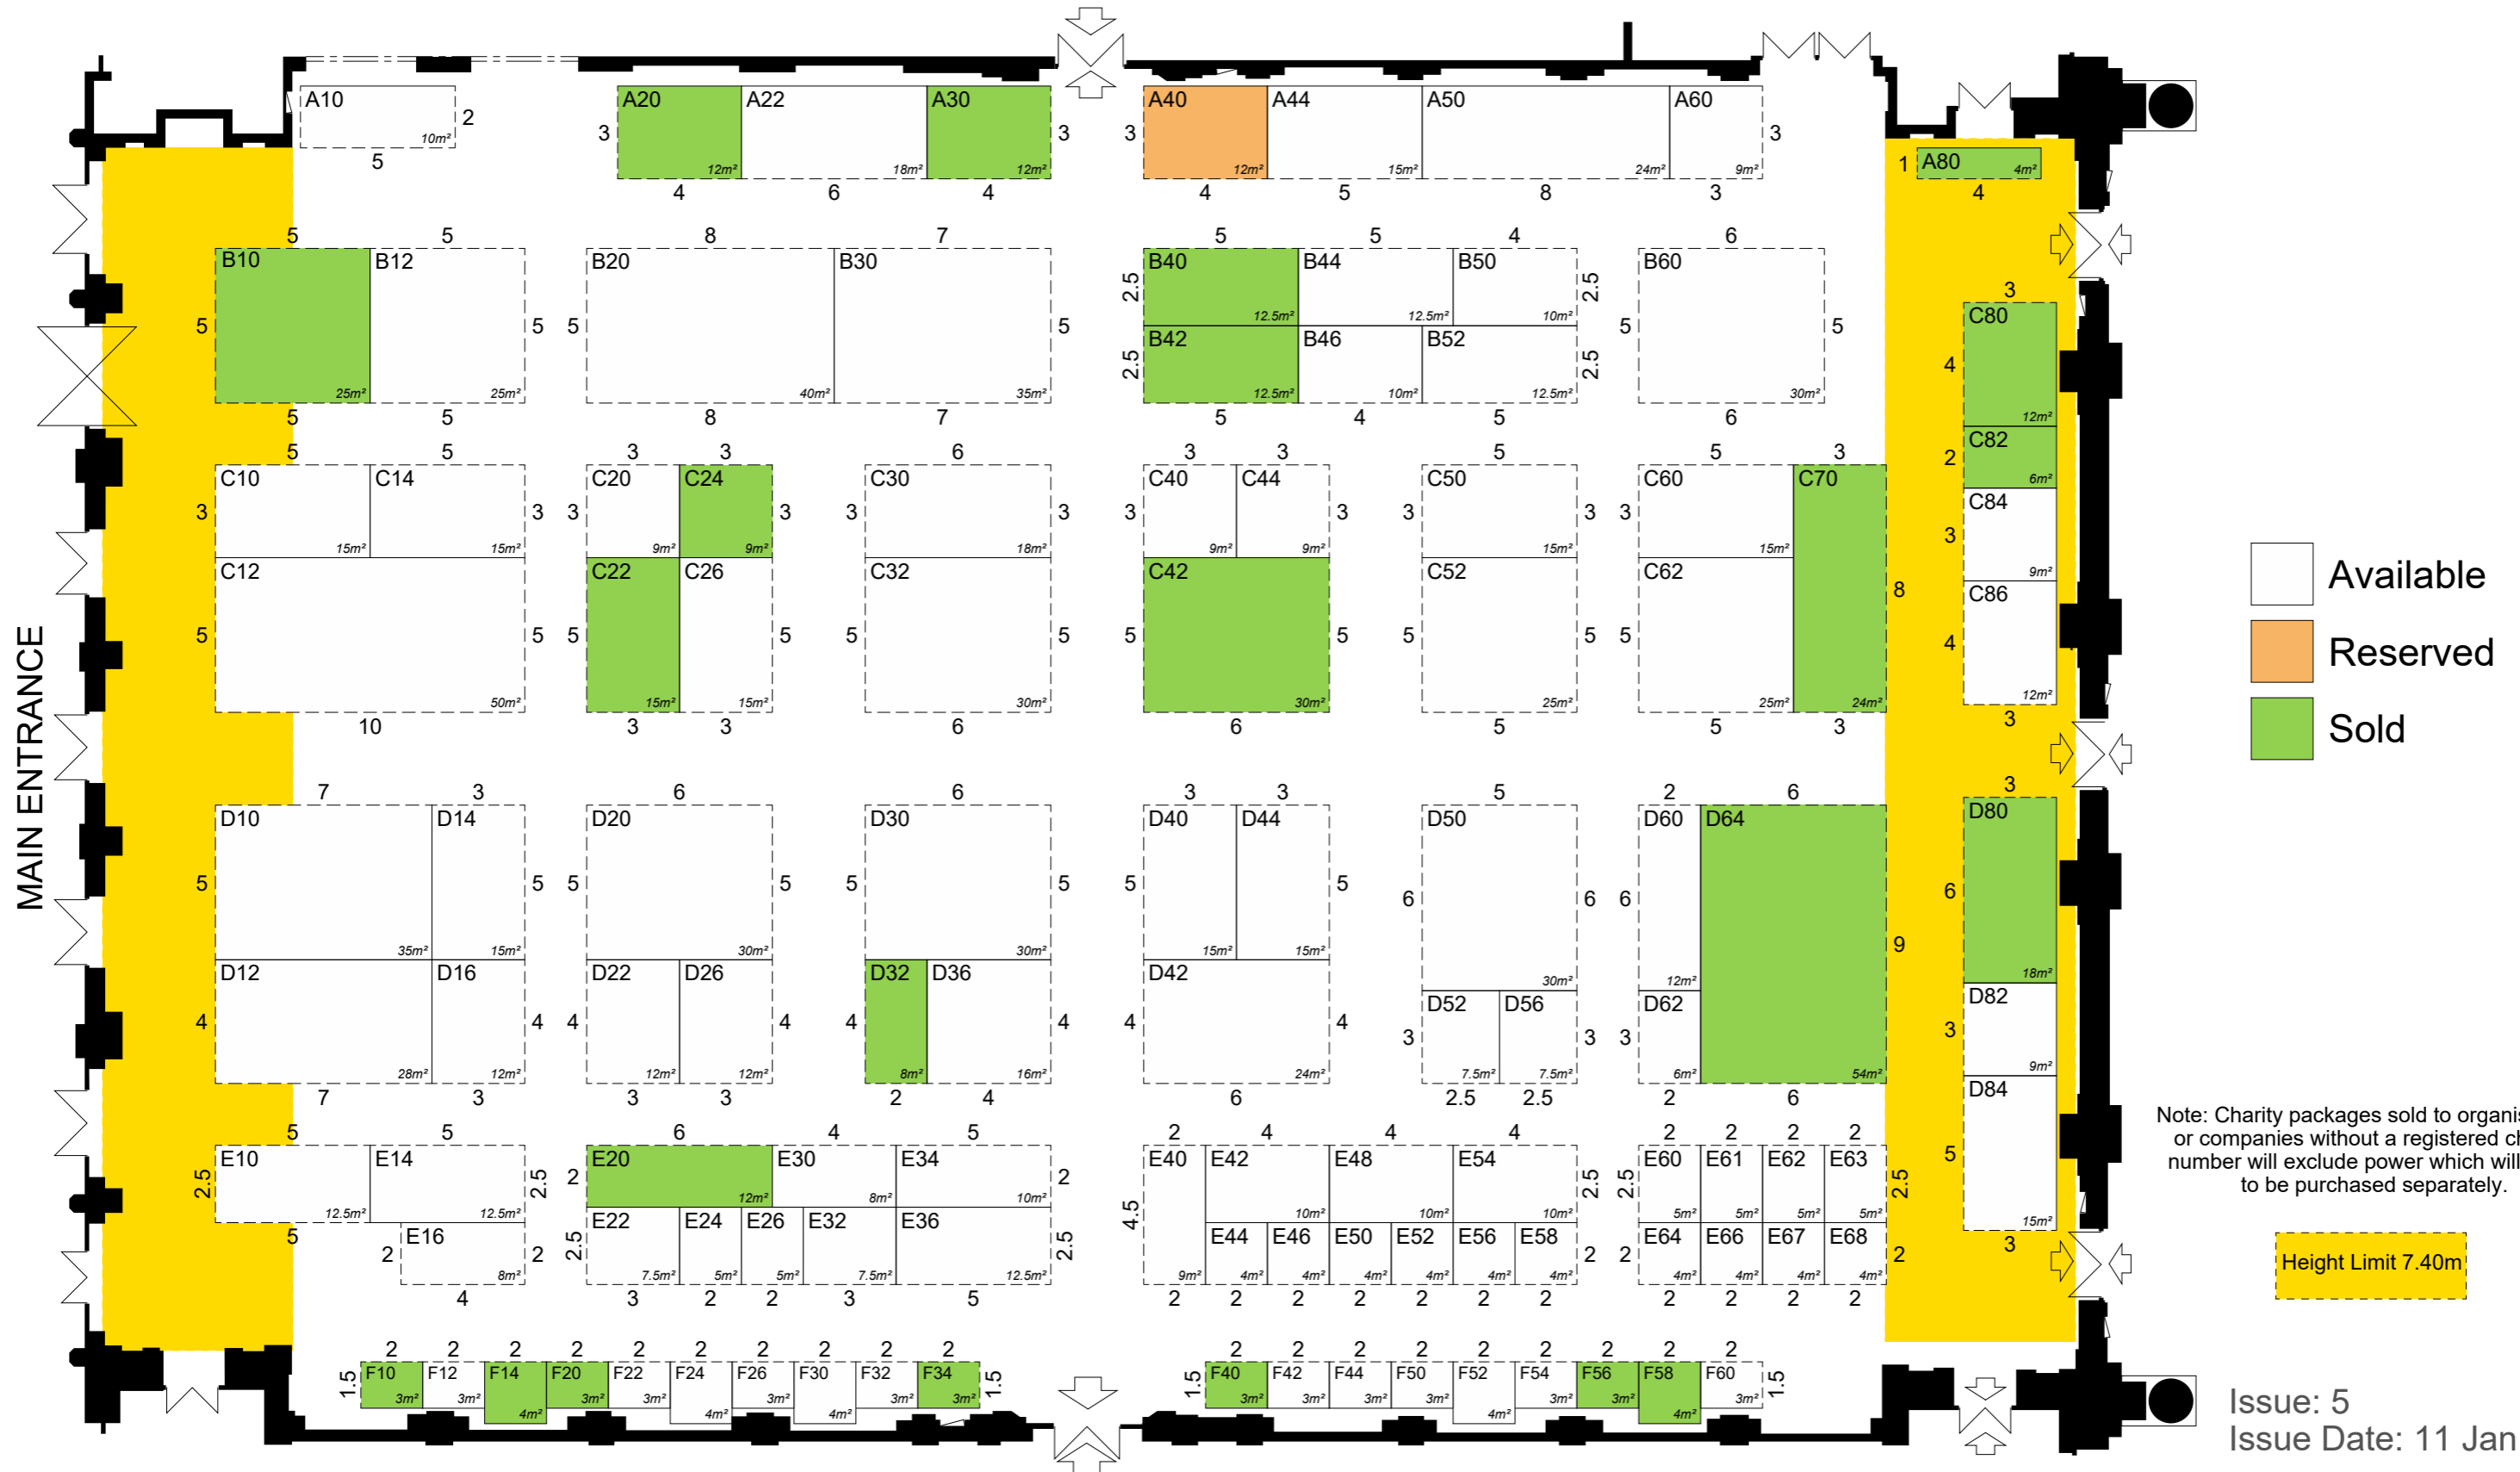

2022

THEATRE SHOW

Alexandra Palace, London
Wednesday 22nd and Thursday 23rd June 2022

2022 Price List

Space Only: £275 per sqm

Shell Scheme: £305 per sqm

Charity stand: £440

Package Stand: (1.5/2m x 2m): £570

Shell & Charity include:
500w 13A socket and 2 spot lights

Discounts:

ISG Gold - 10%

ISG Silver - 5%

First time exhibitors - 10%

Discounts do not apply to charity stands. Charity stand exhibitors must supply registered charity details. ISG discount is limited to a maximum of the membership subscription fee.

- Available
- Reserved
- Sold

Note: Charity packages sold to organisations or companies without a registered charity number will exclude power which will need to be purchased separately.

Height Limit 7.40m