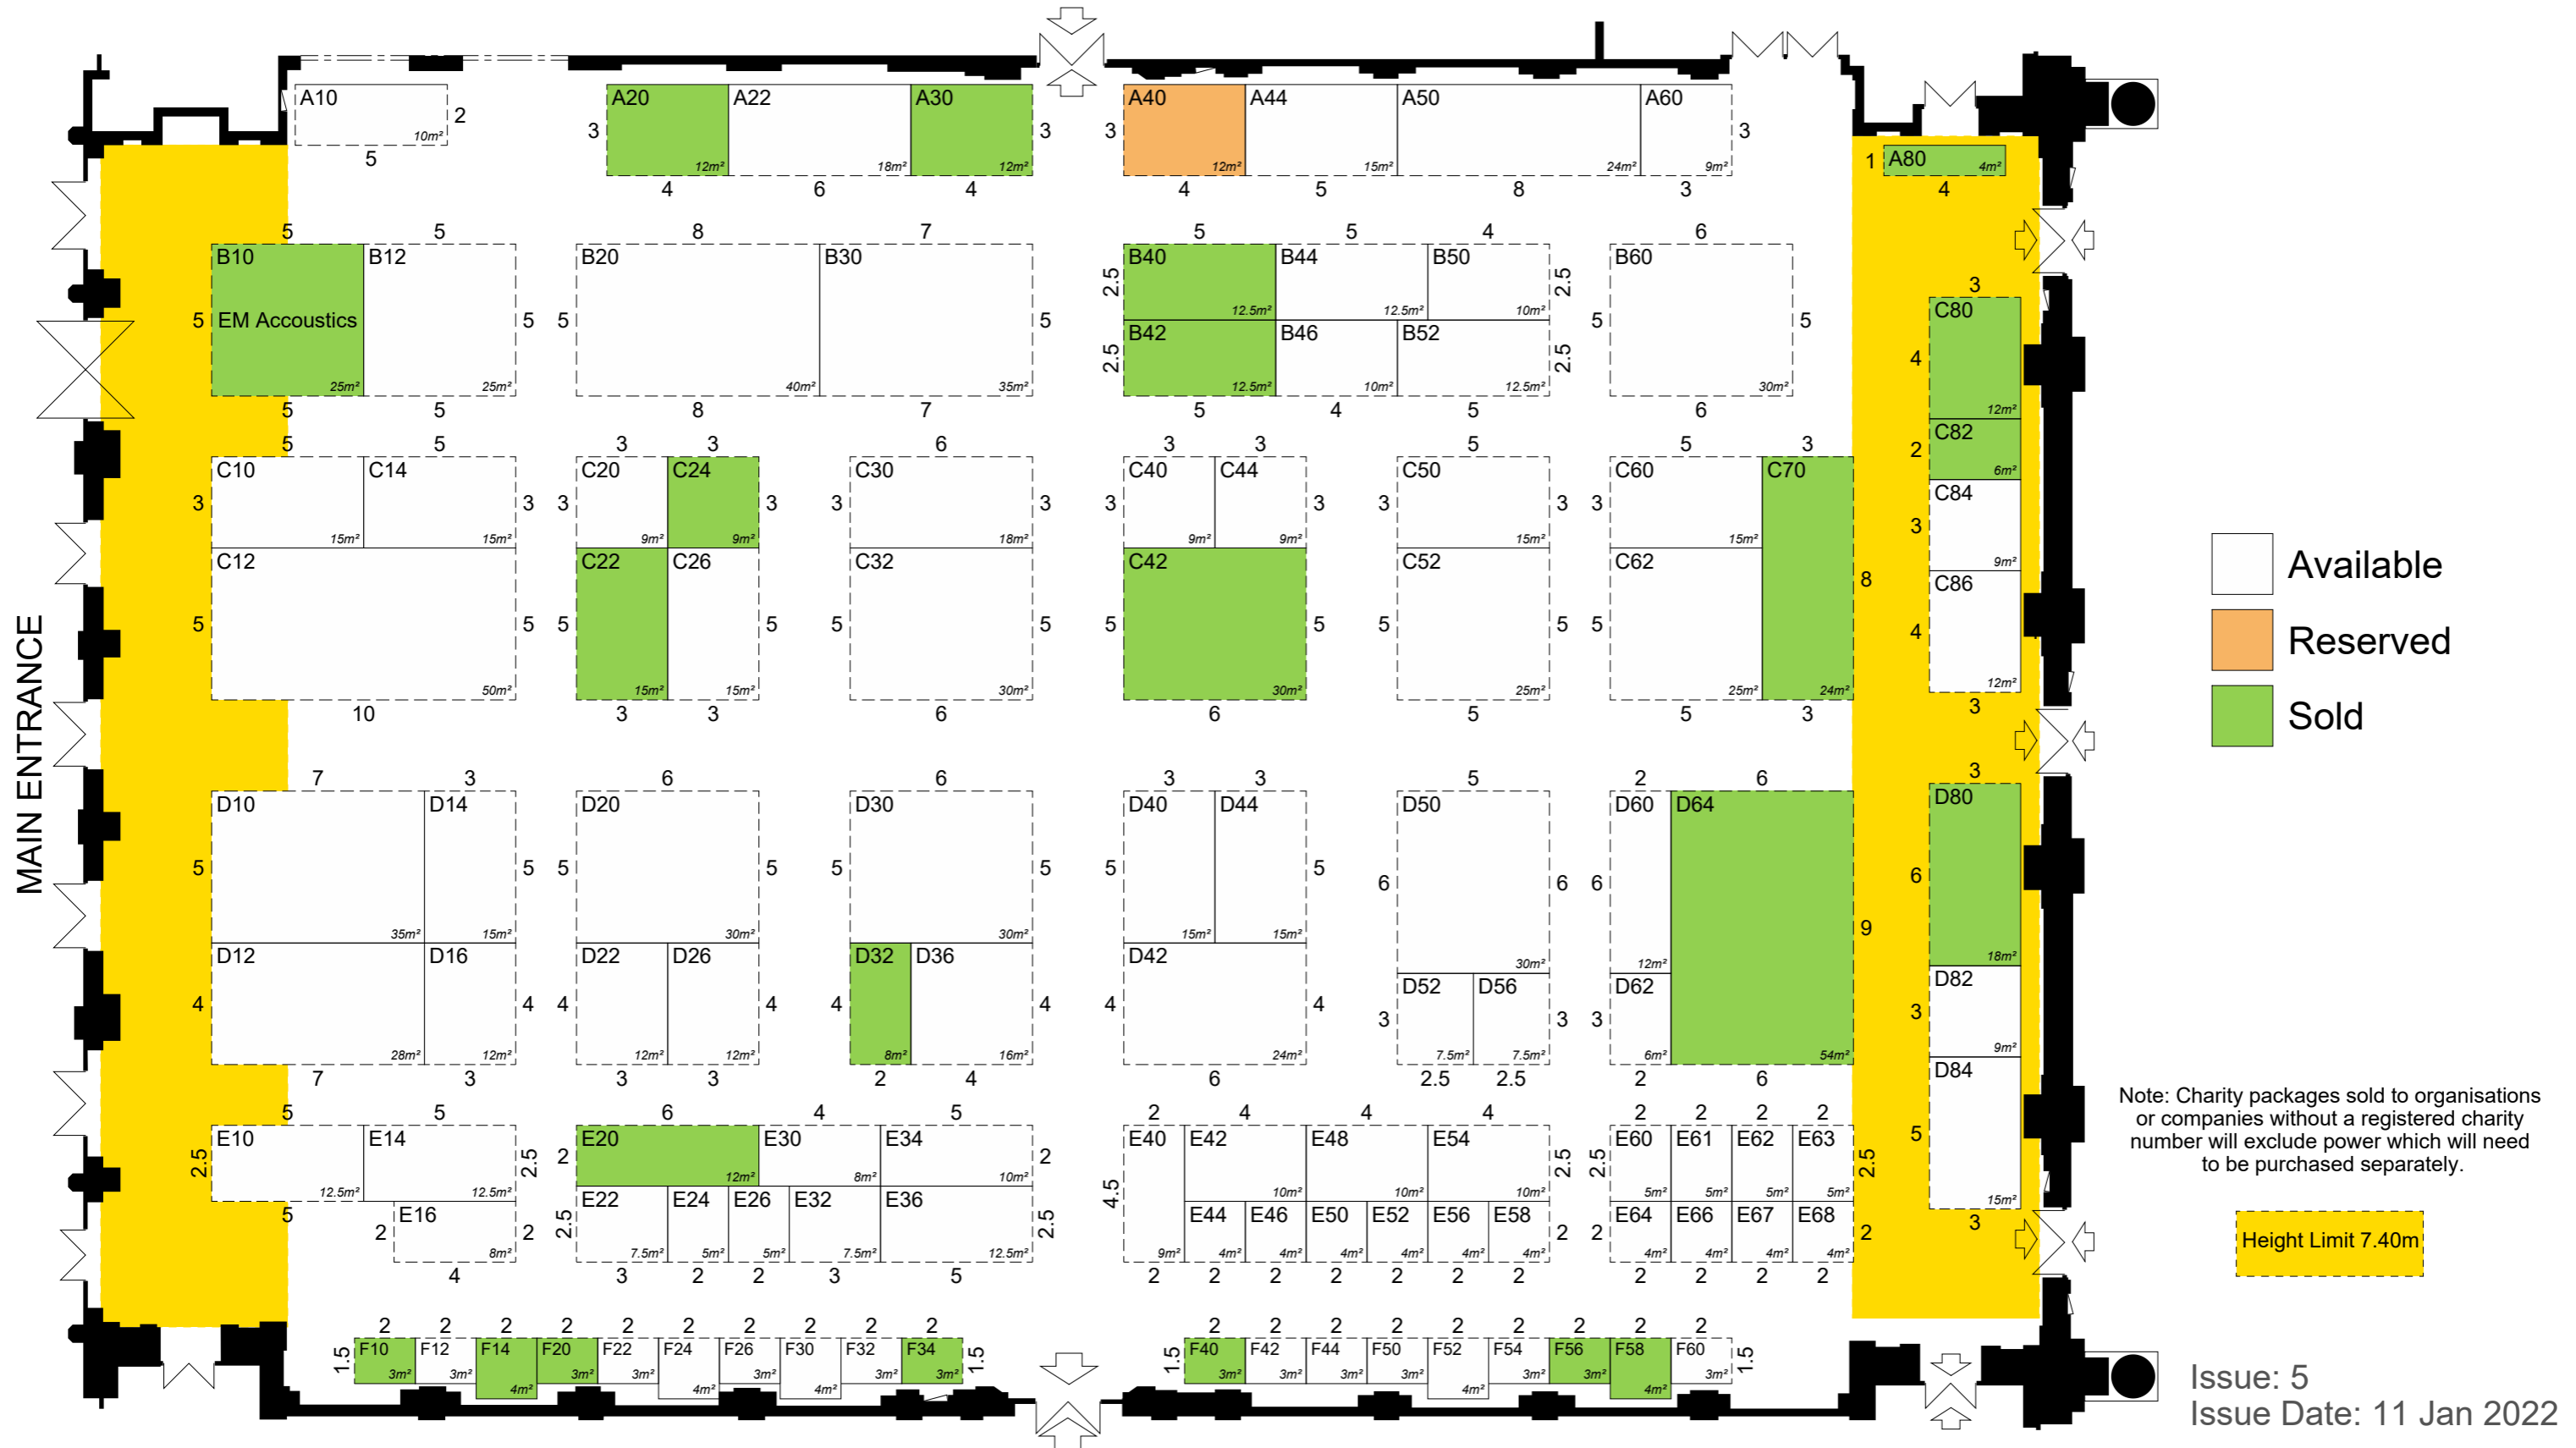

2022

THEATRE SHOW

Alexandra Palace, London
Wednesday 22nd and Thursday 23rd June 2022

2022 Price List

Space Only: £275 per sqm

Shell Scheme: £305 per sqm

Charity stand: £440

Package Stand: (1.5/2m x 2m): £570

Shell & Charity include:
500w 13A socket and 2 spot lights

Discounts:

ISG Gold - 10%

ISG Silver - 5%

First time exhibitors - 10%

Discounts do not apply to charity stands. Charity stand exhibitors must supply registered charity details. ISG discount is limited to a maximum of the membership subscription fee.

- Available
- Reserved
- Sold

Note: Charity packages sold to organisations or companies without a registered charity number will exclude power which will need to be purchased separately.

Height Limit 7.40m