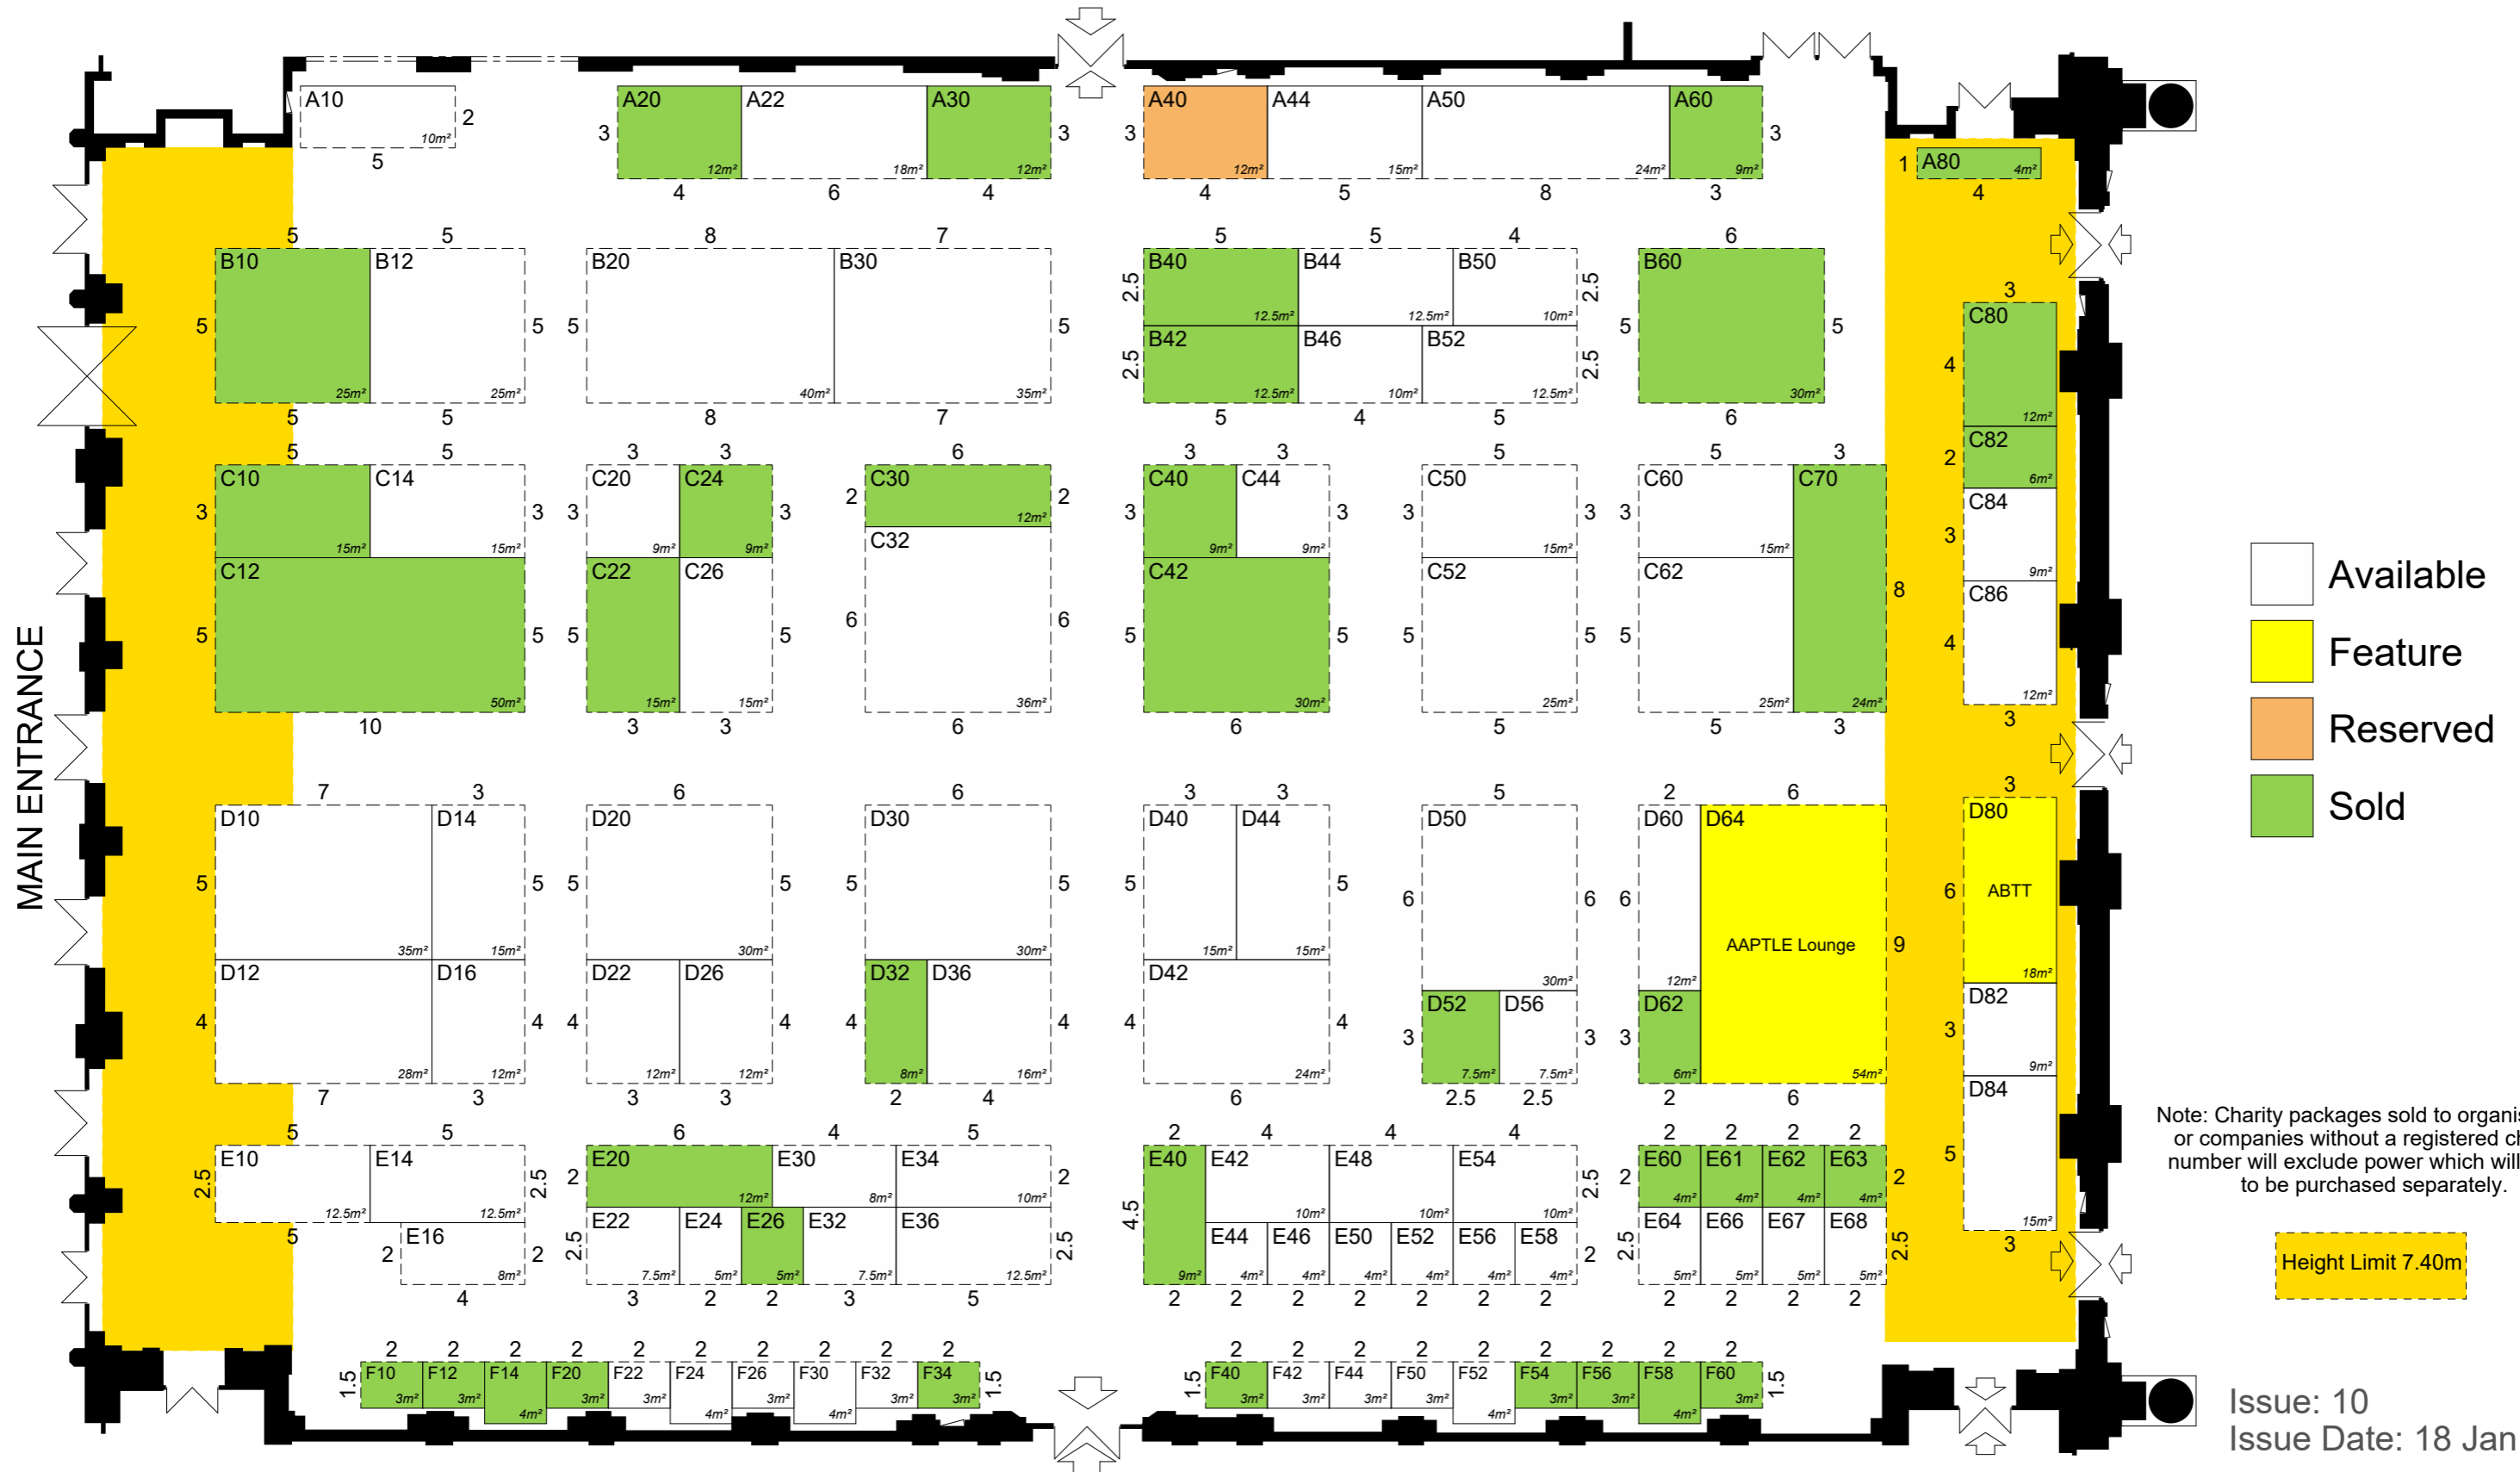

2022

THEATRE SHOW

Alexandra Palace, London
Wednesday 22nd and Thursday 23rd June 2022

2022 Price List

Space Only: £275 per sqm

Shell Scheme: £305 per sqm

Charity stand: £440

Package Stand: (1.5/2m x 2m): £570

Shell & Charity include:
500w 13A socket and 2 spot lights

Discounts:

ISG Gold - 10%

ISG Silver - 5%

First time exhibitors - 10%

Discounts do not apply to charity stands. Charity stand exhibitors must supply registered charity details. ISG discount is limited to a maximum of the membership subscription fee.

- Available
- Feature
- Reserved
- Sold

Height Limit 7.40m

Note: Charity packages sold to organisations or companies without a registered charity number will exclude power which will need to be purchased separately.